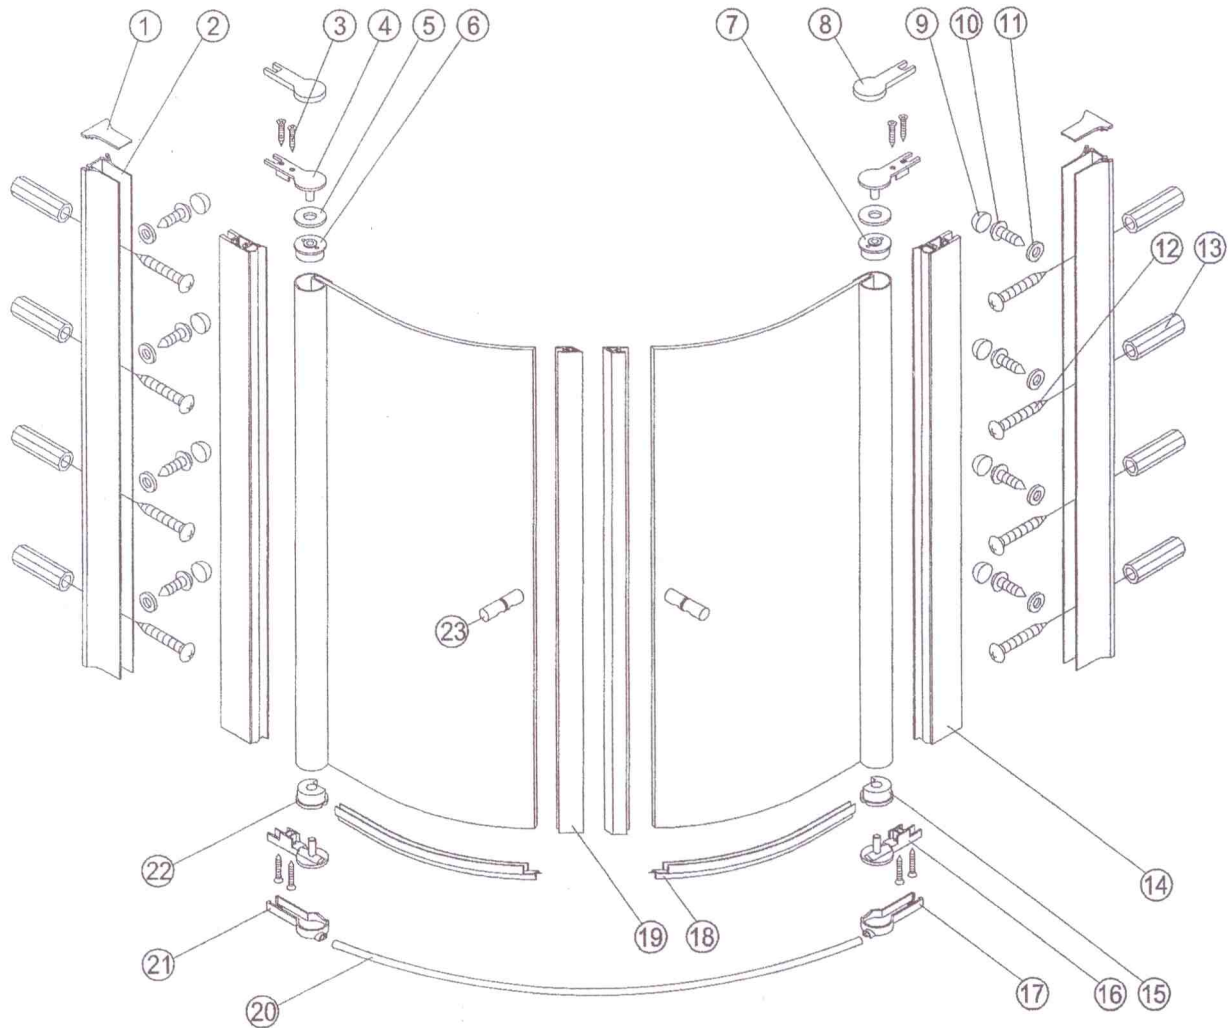

QF92 Manual Instruction

ITEM NO.	DESCRIPTION	QUANTITY	ITEM NO.	DESCRIPTION	QUANTITY
1	Wall Profile Cap	2	19	Magnetic strip	2
2	Wall Profile	2	20	Waterproof profile	1
3	ST3.5X25 Screw	8	21	Bottom hinge cover (Left)	1
4	Top pivot	2	22	Bottom pivot kit (Left)	1
5	Top hinge cover	2	23	Handle	2
6	Top pivot kit (Left)	1	24		
7	Top pivot kit (Right)	1	TOOLS REQUIRED 		
8	Top hinge cover	2			
9	ST4X12 Screw Cap	8			
10	ST4X12 Screw	8			
11	Washer	8			
12	ST5X30 Screw	8			
13	Wall Plug	8			
14	Adjustable profile	2			
15	Bottom pivot kit (Right)	1			
16	Bottom pivot	2			
17	Bottom hinge cover (Right)	1			
18	Bottom waterproof strip	2			