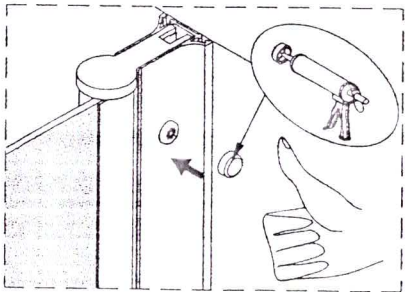

QP97 Reversible bath screen Instruction Manual

Left hand

Right hand

ITEM NO.	DESCRIPTION	QUANTITY	ITEM NO.	DESCRIPTION	QUANTITY
1	Wall profile cap	1	19	ST3.5X10 screw	4
2	Wall profile	1	20	Screw cap	4
3	Top hinge cover	1	21	Top pivot kit (Right)	1
4	ST3.5X25 Screw	4	22	Bottom pivot kit (Right)	1
5	Top pivot	1	23	Bottom hinge cover (Right)	1
6	Top hinge cover	1	24	Hexangular spanner(2mm/4mm)	2
7	Top pivot kit (Left)	1	25	Plastic part	2
8	Hinges	2	TOOLS REQUIRED 		
9	Cap	8			
10	Waterproof strip	1			
11	Bottom waterproof strip	1			
12	Bottom waterproof strip	1			
13	Bottom hinge cover (Left)	1			
14	Bottom pivot	1			
15	Bottom pivot kit (Left)	1			
16	Adjustable profile	1			
17	ST4X40 screw	4			
18	Wall plug	4			

3

Left hand

Right hand

4

Left hand

Right hand

5

6