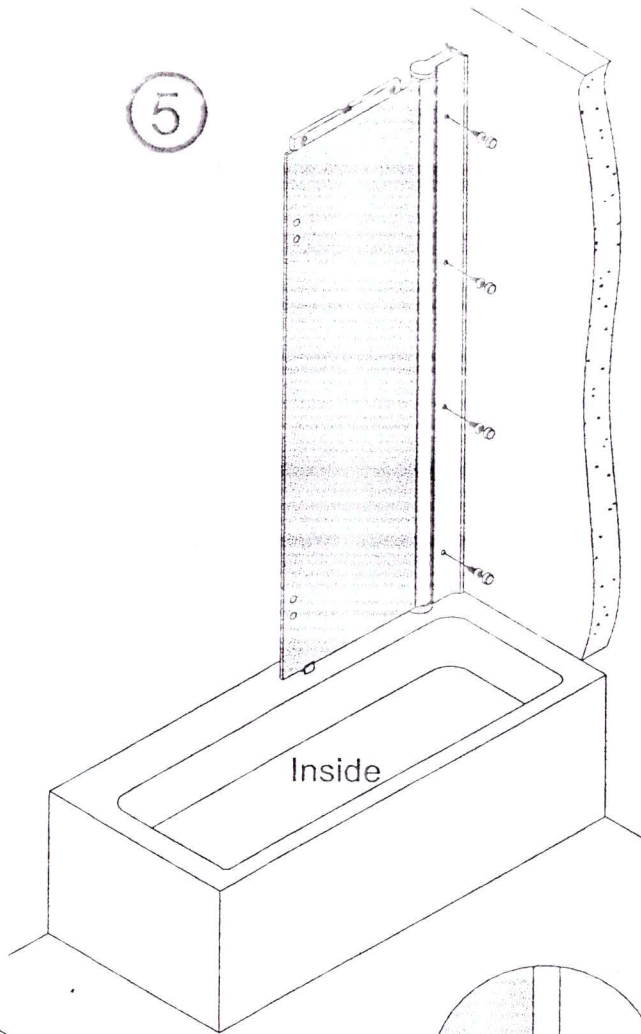

QP97 Reversible bath screen Instruction Manual

Left hand

Right hand

ITEM NO.	DESCRIPTION	QUANTITY	ITEM NO.	DESCRIPTION	QUANTITY
1	Wall profile cap	1	19	ST3.5X10 screw	4
2	Wall profile	1	20	Screw cap	4
3	Top hinge cover	1	21	Top pivot kit (Right)	1
4	ST3.5X25 Screw	4	22	Bottom pivot kit (Right)	1
5	Top pivot	1	23	Bottom hinge cover (Right)	1
6	Top hinge cover	1	24	Hexangular spanner(2mm/4mm)	2
7	Top pivot kit (Left)	1	25	Plastic part	2
8	Hinges	2	TOOLS REQUIRED 		
9	Cap	8			
10	Waterproof strip	1			
11	Bottom waterproof strip	1			
12	Bottom waterproof strip	1			
13	Bottom hinge cover (Left)	1			
14	Bottom pivot	1			
15	Bottom pivot kit (Left)	1			
16	Adjustable profile	1			
17	ST4X40 screw	4			
18	Wall plug	4			

3

Left hand

Right hand

4

Left hand

Right hand

5

6