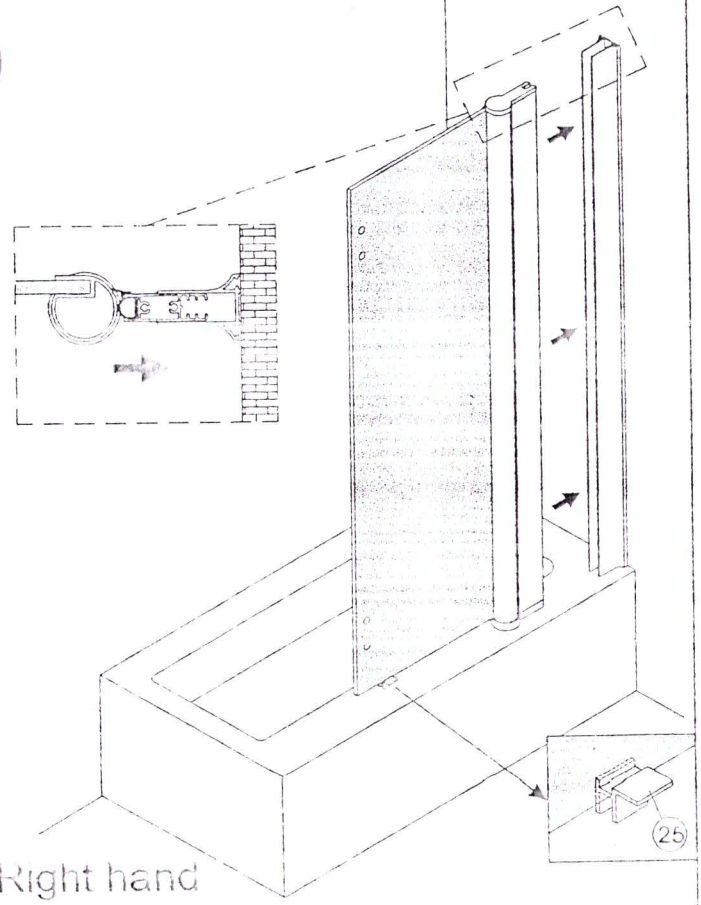

QP97 Reversible bath screen Instruction Manual

Left hand

Right hand

ITEM NO.	DESCRIPTION	QUANTITY	ITEM NO.	DESCRIPTION	QUANTITY
1	Wall profile cap	1	19	ST3.5X10 screw	4
2	Wall profile	1	20	Screw cap	4
3	Top hinge cover	1	21	Top pivot kit (Right)	1
4	ST3.5X25 Screw	4	22	Bottom pivot kit (Right)	1
5	Top pivot	1	23	Bottom hinge cover (Right)	1
6	Top hinge cover	1	24	Hexangular spanner(2mm/4mm)	2
7	Top pivot kit (Left)	1	25	Plastic part	2
8	Hinges	2	TOOLS REQUIRED 		
9	Cap	8			
10	Waterproof strip	1			
11	Bottom waterproof strip	1			
12	Bottom waterproof strip	1			
13	Bottom hinge cover (Left)	1			
14	Bottom pivot	1			
15	Bottom pivot kit (Left)	1			
16	Adjustable profile	1			
17	ST4X40 screw	4			
18	Wall plug	4			

3

Left hand

Right hand

4

Left hand

Right hand

5

6