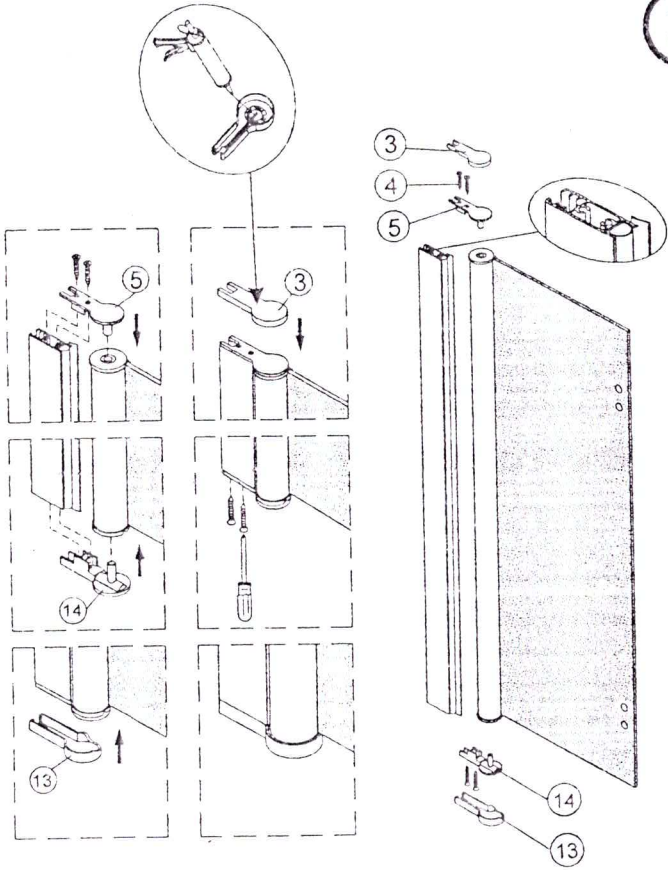

QP97 Reversible bath screen Instruction Manual

Left hand

Right hand

ITEM NO.	DESCRIPTION	QUANTITY	ITEM NO.	DESCRIPTION	QUANTITY
1	Wall profile cap	1	19	ST3.5X10 screw	4
2	Wall profile	1	20	Screw cap	4
3	Top hinge cover	1	21	Top pivot kit (Right)	1
4	ST3.5X25 Screw	4	22	Bottom pivot kit (Right)	1
5	Top pivot	1	23	Bottom hinge cover (Right)	1
6	Top hinge cover	1	24	Hexangular spanner(2mm/4mm)	2
7	Top pivot kit (Left)	1	25	Plastic part	2
8	Hinges	2	TOOLS REQUIRED 		
9	Cap	8			
10	Waterproof strip	1			
11	Bottom waterproof strip	1			
12	Bottom waterproof strip	1			
13	Bottom hinge cover (Left)	1			
14	Bottom pivot	1			
15	Bottom pivot kit (Left)	1			
16	Adjustable profile	1			
17	ST4X40 screw	4			
18	Wall plug	4			

3

Left hand

Right hand

4

Left hand

Right hand

5

6