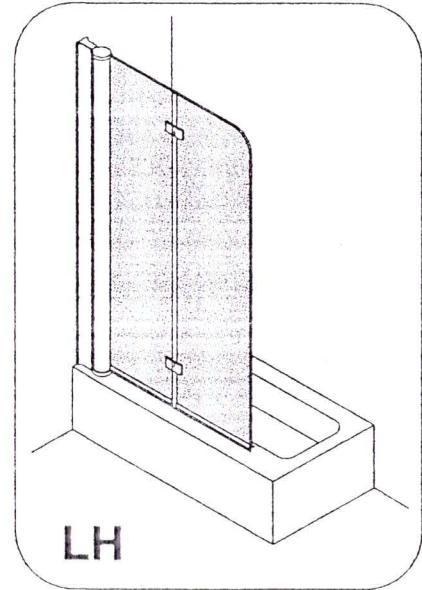

QP97 Reversible bath screen Instruction Manual

Left hand

Right hand

ITEM NO.	DESCRIPTION	QUANTITY	ITEM NO.	DESCRIPTION	QUANTITY
1	Wall profile cap	1	19	ST3.5X10 screw	4
2	Wall profile	1	20	Screw cap	4
3	Top hinge cover	1	21	Top pivot kit (Right)	1
4	ST3.5X25 Screw	4	22	Bottom pivot kit (Right)	1
5	Top pivot	1	23	Bottom hinge cover (Right)	1
6	Top hinge cover	1	24	Hexangular spanner(2mm/4mm)	2
7	Top pivot kit (Left)	1	25	Plastic part	2
8	Hinges	2	TOOLS REQUIRED 		
9	Cap	8			
10	Waterproof strip	1			
11	Bottom waterproof strip	1			
12	Bottom waterproof strip	1			
13	Bottom hinge cover (Left)	1			
14	Bottom pivot	1			
15	Bottom pivot kit (Left)	1			
16	Adjustable profile	1			
17	ST4X40 screw	4			
18	Wall plug	4			

3

Left hand

Right hand

4

Left hand

Right hand

5

6