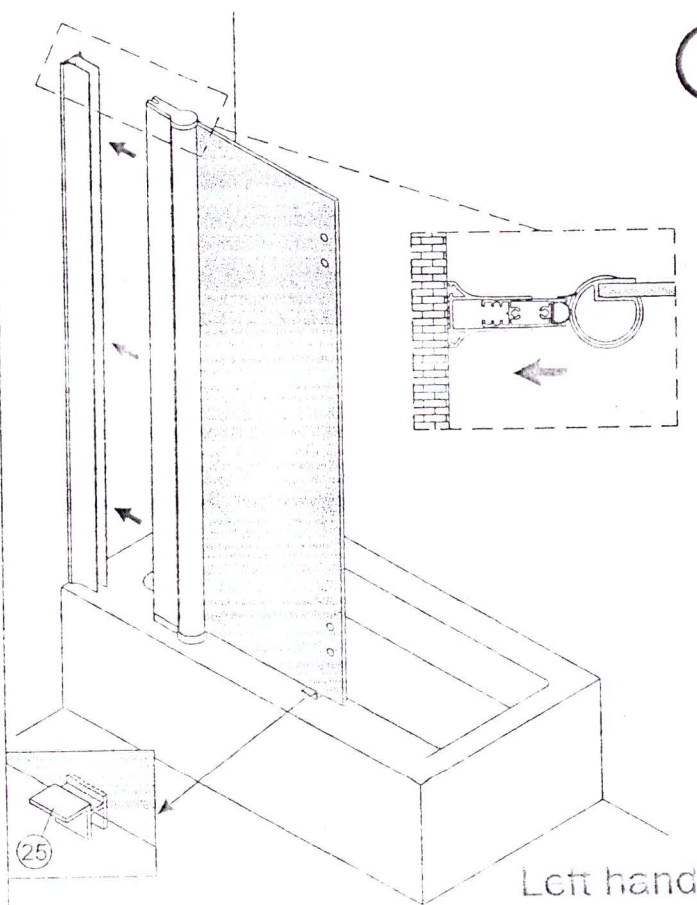

QP97 Reversible bath screen Instruction Manual

Left hand

Right hand

ITEM NO.	DESCRIPTION	QUANTITY	ITEM NO.	DESCRIPTION	QUANTITY
1	Wall profile cap	1	19	ST3.5X10 screw	4
2	Wall profile	1	20	Screw cap	4
3	Top hinge cover	1	21	Top pivot kit (Right)	1
4	ST3.5X25 Screw	4	22	Bottom pivot kit (Right)	1
5	Top pivot	1	23	Bottom hinge cover (Right)	1
6	Top hinge cover	1	24	Hexangular spanner(2mm/4mm)	2
7	Top pivot kit (Left)	1	25	Plastic part	2
8	Hinges	2	TOOLS REQUIRED 		
9	Cap	8			
10	Waterproof strip	1			
11	Bottom waterproof strip	1			
12	Bottom waterproof strip	1			
13	Bottom hinge cover (Left)	1			
14	Bottom pivot	1			
15	Bottom pivot kit (Left)	1			
16	Adjustable profile	1			
17	ST4X40 screw	4			
18	Wall plug	4			

3

Left hand

Right hand

4

Left hand

Right hand

5

6