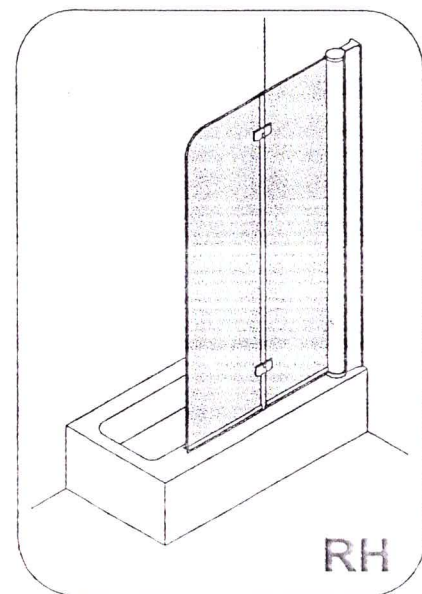

QP97 Reversible bath screen Instruction Manual

Left hand

Right hand

ITEM NO.	DESCRIPTION	QUANTITY	ITEM NO.	DESCRIPTION	QUANTITY
1	Wall profile cap	1	19	ST3.5X10 screw	4
2	Wall profile	1	20	Screw cap	4
3	Top hinge cover	1	21	Top pivot kit (Right)	1
4	ST3.5X25 Screw	4	22	Bottom pivot kit (Right)	1
5	Top pivot	1	23	Bottom hinge cover (Right)	1
6	Top hinge cover	1	24	Hexangular spanner(2mm/4mm)	2
7	Top pivot kit (Left)	1	25	Plastic part	2
8	Hinges	2	TOOLS REQUIRED 		
9	Cap	8			
10	Waterproof strip	1			
11	Bottom waterproof strip	1			
12	Bottom waterproof strip	1			
13	Bottom hinge cover (Left)	1			
14	Bottom pivot	1			
15	Bottom pivot kit (Left)	1			
16	Adjustable profile	1			
17	ST4X40 screw	4			
18	Wall plug	4			