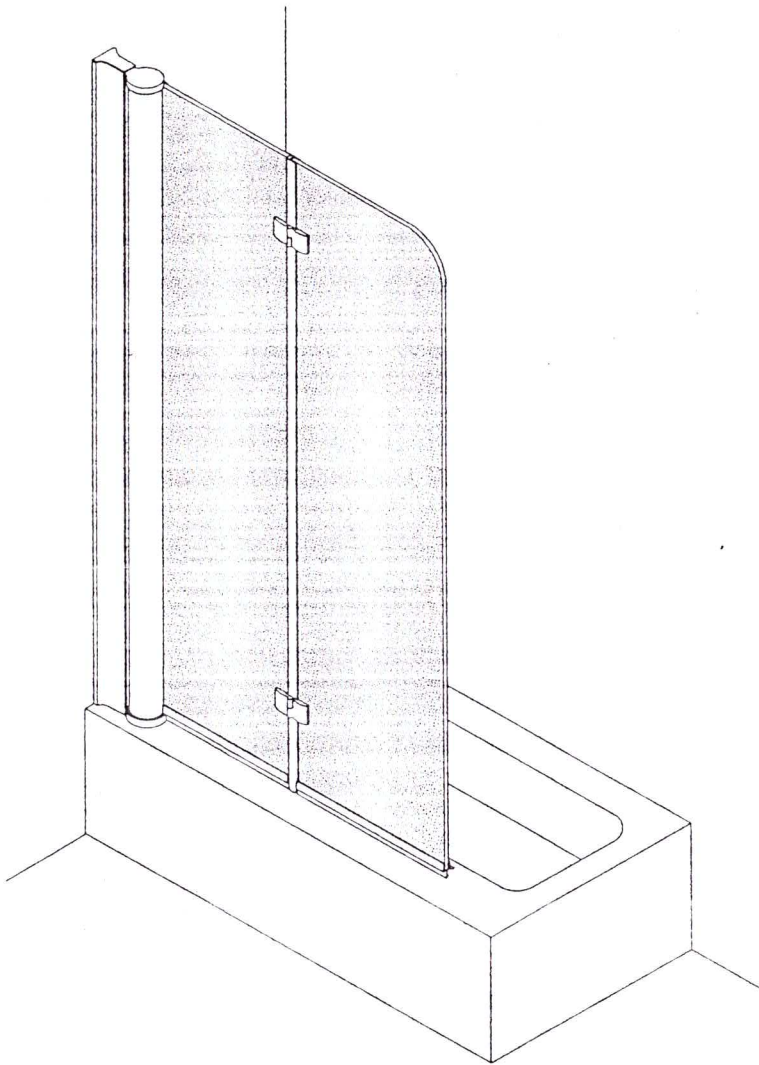

QP97 Reversible bath screen Instruction Manual

Left hand

Right hand

ITEM NO.	DESCRIPTION	QUANTITY	ITEM NO.	DESCRIPTION	QUANTITY
1	Wall profile cap	1	19	ST3.5X10 screw	4
2	Wall profile	1	20	Screw cap	4
3	Top hinge cover	1	21	Top pivot kit (Right)	1
4	ST3.5X25 Screw	4	22	Bottom pivot kit (Right)	1
5	Top pivot	1	23	Bottom hinge cover (Right)	1
6	Top hinge cover	1	24	Hexangular spanner(2mm/4mm)	2
7	Top pivot kit (Left)	1	25	Plastic part	2
8	Hinges	2	TOOLS REQUIRED 		
9	Cap	8			
10	Waterproof strip	1			
11	Bottom waterproof strip	1			
12	Bottom waterproof strip	1			
13	Bottom hinge cover (Left)	1			
14	Bottom pivot	1			
15	Bottom pivot kit (Left)	1			
16	Adjustable profile	1			
17	ST4X40 screw	4			
18	Wall plug	4			