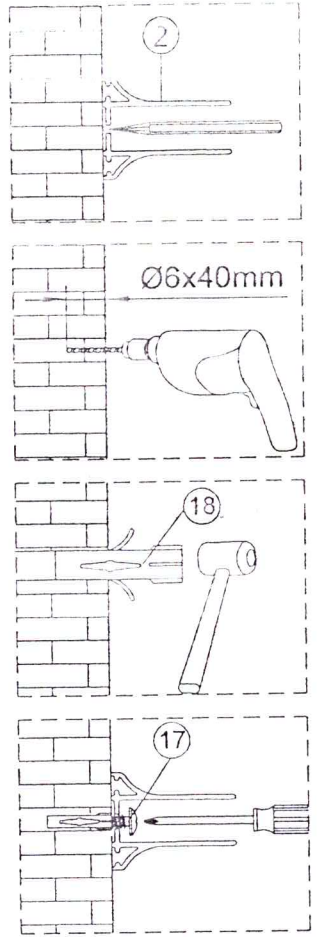

QP97 Reversible bath screen Instruction Manual

Left hand

Right hand

ITEM NO.	DESCRIPTION	QUANTITY	ITEM NO.	DESCRIPTION	QUANTITY
1	Wall profile cap	1	19	ST3.5X10 screw	4
2	Wall profile	1	20	Screw cap	4
3	Top hinge cover	1	21	Top pivot kit (Right)	1
4	ST3.5X25 Screw	4	22	Bottom pivot kit (Right)	1
5	Top pivot	1	23	Bottom hinge cover (Right)	1
6	Top hinge cover	1	24	Hexangular spanner(2mm/4mm)	2
7	Top pivot kit (Left)	1	25	Plastic part	2
8	Hinges	2	TOOLS REQUIRED 		
9	Cap	8			
10	Waterproof strip	1			
11	Bottom waterproof strip	1			
12	Bottom waterproof strip	1			
13	Bottom hinge cover (Left)	1			
14	Bottom pivot	1			
15	Bottom pivot kit (Left)	1			
16	Adjustable profile	1			
17	ST4X40 screw	4			
18	Wall plug	4			

3

Left hand

Right hand

4

Left hand

Right hand

5

6