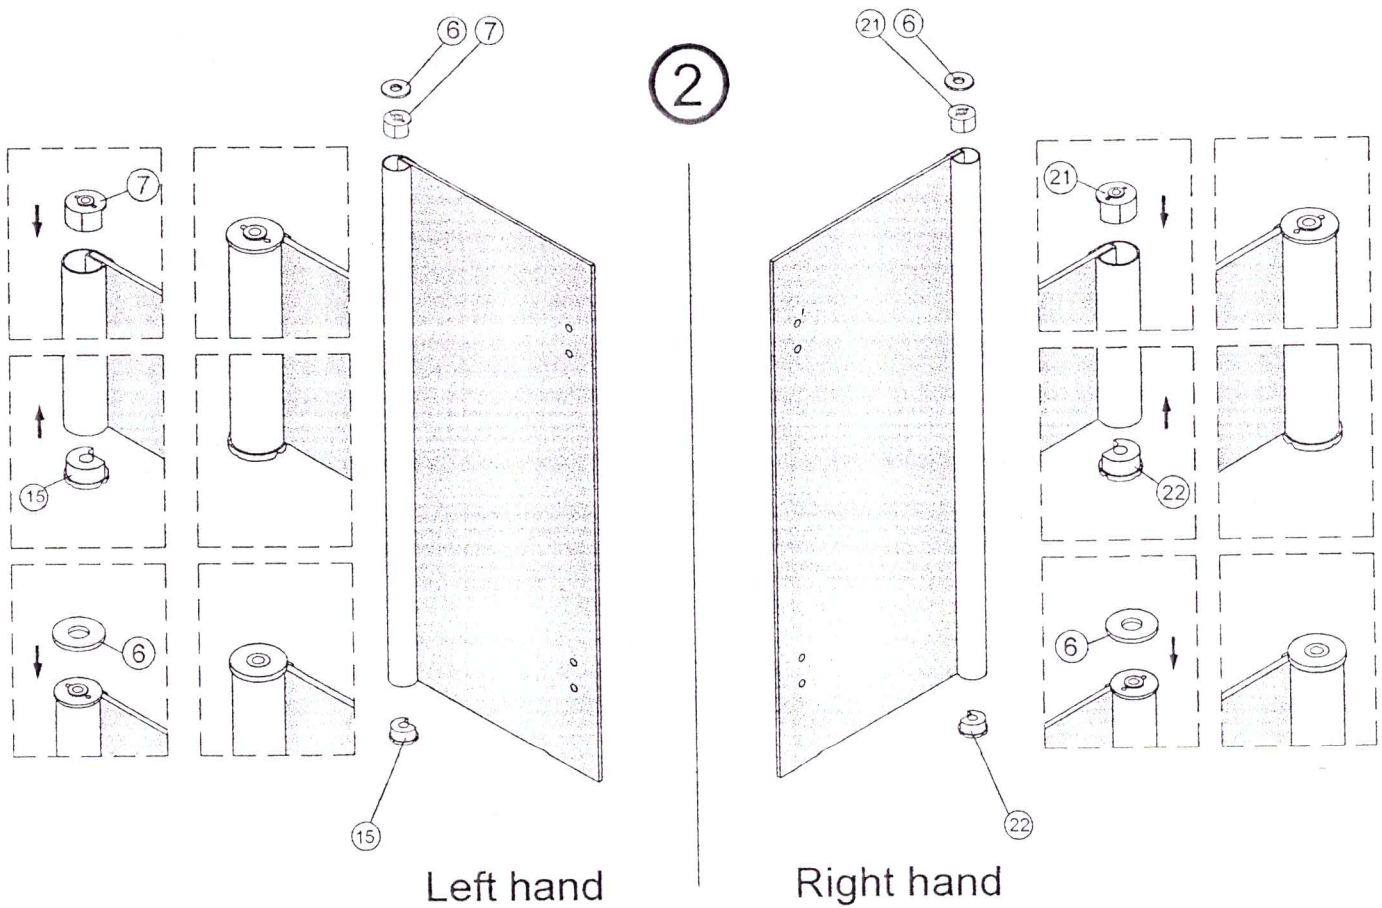

QP97 Reversible bath screen Instruction Manual

Left hand

Right hand

ITEM NO.	DESCRIPTION	QUANTITY	ITEM NO.	DESCRIPTION	QUANTITY
1	Wall profile cap	1	19	ST3.5X10 screw	4
2	Wall profile	1	20	Screw cap	4
3	Top hinge cover	1	21	Top pivot kit (Right)	1
4	ST3.5X25 Screw	4	22	Bottom pivot kit (Right)	1
5	Top pivot	1	23	Bottom hinge cover (Right)	1
6	Top hinge cover	1	24	Hexangular spanner(2mm/4mm)	2
7	Top pivot kit (Left)	1	25	Plastic part	2
8	Hinges	2	TOOLS REQUIRED 		
9	Cap	8			
10	Waterproof strip	1			
11	Bottom waterproof strip	1			
12	Bottom waterproof strip	1			
13	Bottom hinge cover (Left)	1			
14	Bottom pivot	1			
15	Bottom pivot kit (Left)	1			
16	Adjustable profile	1			
17	ST4X40 screw	4			
18	Wall plug	4			

3

Left hand

Right hand

4

Left hand

Right hand

5

6