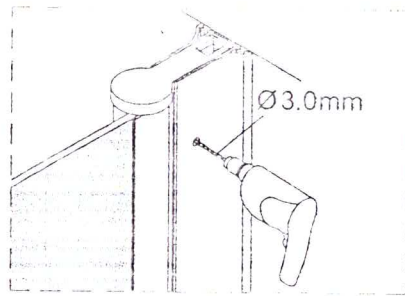

QP97 Reversible bath screen Instruction Manual

Left hand

Right hand

ITEM NO.	DESCRIPTION	QUANTITY	ITEM NO.	DESCRIPTION	QUANTITY
1	Wall profile cap	1	19	ST3.5X10 screw	4
2	Wall profile	1	20	Screw cap	4
3	Top hinge cover	1	21	Top pivot kit (Right)	1
4	ST3.5X25 Screw	4	22	Bottom pivot kit (Right)	1
5	Top pivot	1	23	Bottom hinge cover (Right)	1
6	Top hinge cover	1	24	Hexangular spanner(2mm/4mm)	2
7	Top pivot kit (Left)	1	25	Plastic part	2
8	Hinges	2	TOOLS REQUIRED 		
9	Cap	8			
10	Waterproof strip	1			
11	Bottom waterproof strip	1			
12	Bottom waterproof strip	1			
13	Bottom hinge cover (Left)	1			
14	Bottom pivot	1			
15	Bottom pivot kit (Left)	1			
16	Adjustable profile	1			
17	ST4X40 screw	4			
18	Wall plug	4			

3

Left hand

Right hand

4

Left hand

Right hand

5

6