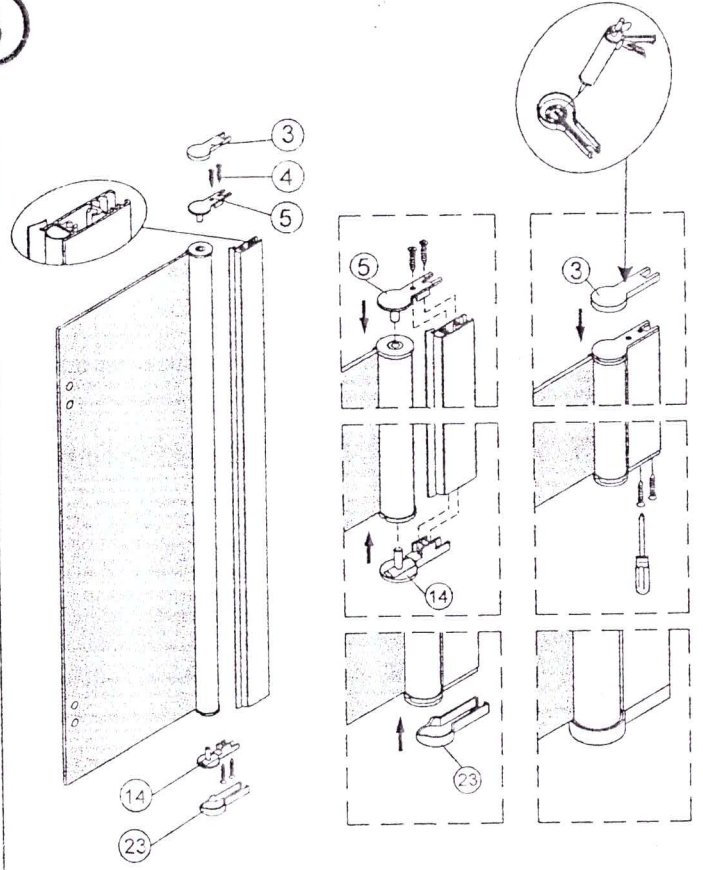

QP97 Reversible bath screen Instruction Manual

Left hand

Right hand

ITEM NO.	DESCRIPTION	QUANTITY	ITEM NO.	DESCRIPTION	QUANTITY
1	Wall profile cap	1	19	ST3.5X10 screw	4
2	Wall profile	1	20	Screw cap	4
3	Top hinge cover	1	21	Top pivot kit (Right)	1
4	ST3.5X25 Screw	4	22	Bottom pivot kit (Right)	1
5	Top pivot	1	23	Bottom hinge cover (Right)	1
6	Top hinge cover	1	24	Hexangular spanner(2mm/4mm)	2
7	Top pivot kit (Left)	1	25	Plastic part	2
8	Hinges	2	TOOLS REQUIRED 		
9	Cap	8			
10	Waterproof strip	1			
11	Bottom waterproof strip	1			
12	Bottom waterproof strip	1			
13	Bottom hinge cover (Left)	1			
14	Bottom pivot	1			
15	Bottom pivot kit (Left)	1			
16	Adjustable profile	1			
17	ST4X40 screw	4			
18	Wall plug	4			

3

Left hand

Right hand

4

Left hand

Right hand

5

6