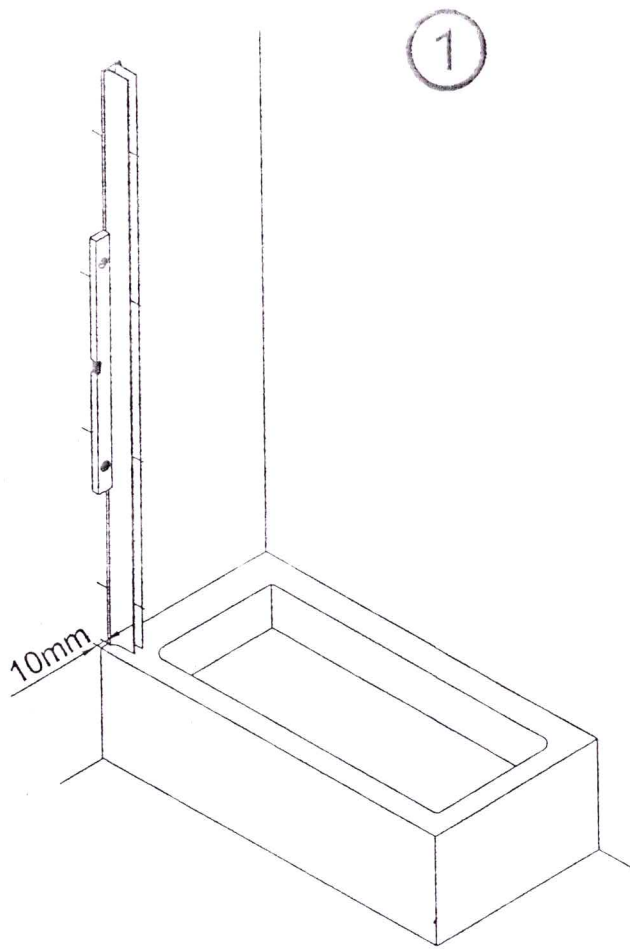

QP97 Reversible bath screen Instruction Manual

Left hand

Right hand

ITEM NO.	DESCRIPTION	QUANTITY	ITEM NO.	DESCRIPTION	QUANTITY
1	Wall profile cap	1	19	ST3.5X10 screw	4
2	Wall profile	1	20	Screw cap	4
3	Top hinge cover	1	21	Top pivot kit (Right)	1
4	ST3.5X25 Screw	4	22	Bottom pivot kit (Right)	1
5	Top pivot	1	23	Bottom hinge cover (Right)	1
6	Top hinge cover	1	24	Hexangular spanner(2mm/4mm)	2
7	Top pivot kit (Left)	1	25	Plastic part	2
8	Hinges	2	TOOLS REQUIRED 		
9	Cap	8			
10	Waterproof strip	1			
11	Bottom waterproof strip	1			
12	Bottom waterproof strip	1			
13	Bottom hinge cover (Left)	1			
14	Bottom pivot	1			
15	Bottom pivot kit (Left)	1			
16	Adjustable profile	1			
17	ST4X40 screw	4			
18	Wall plug	4			

3

Left hand

Right hand

4

Left hand

Right hand

5

6