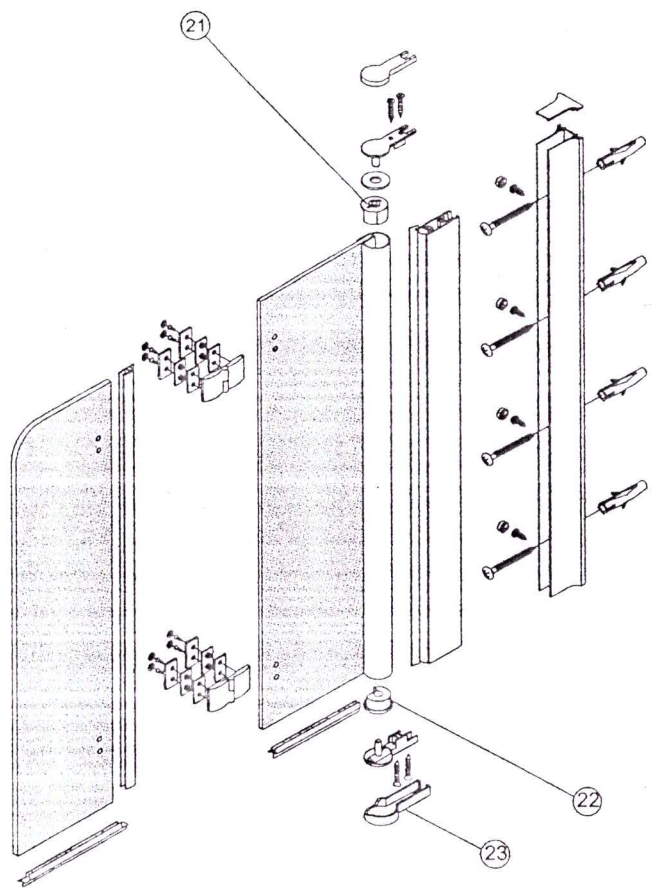

QP97 Reversible bath screen Instruction Manual

Left hand

Right hand

ITEM NO.	DESCRIPTION	QUANTITY	ITEM NO.	DESCRIPTION	QUANTITY
1	Wall profile cap	1	19	ST3.5X10 screw	4
2	Wall profile	1	20	Screw cap	4
3	Top hinge cover	1	21	Top pivot kit (Right)	1
4	ST3.5X25 Screw	4	22	Bottom pivot kit (Right)	1
5	Top pivot	1	23	Bottom hinge cover (Right)	1
6	Top hinge cover	1	24	Hexangular spanner(2mm/4mm)	2
7	Top pivot kit (Left)	1	25	Plastic part	2
8	Hinges	2	TOOLS REQUIRED 		
9	Cap	8			
10	Waterproof strip	1			
11	Bottom waterproof strip	1			
12	Bottom waterproof strip	1			
13	Bottom hinge cover (Left)	1			
14	Bottom pivot	1			
15	Bottom pivot kit (Left)	1			
16	Adjustable profile	1			
17	ST4X40 screw	4			
18	Wall plug	4			

3

Left hand

Right hand

4

Left hand

Right hand

5

6