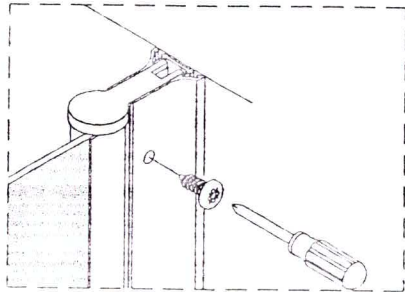

QP97 Reversible bath screen Instruction Manual

Left hand

Right hand

ITEM NO.	DESCRIPTION	QUANTITY	ITEM NO.	DESCRIPTION	QUANTITY
1	Wall profile cap	1	19	ST3.5X10 screw	4
2	Wall profile	1	20	Screw cap	4
3	Top hinge cover	1	21	Top pivot kit (Right)	1
4	ST3.5X25 Screw	4	22	Bottom pivot kit (Right)	1
5	Top pivot	1	23	Bottom hinge cover (Right)	1
6	Top hinge cover	1	24	Hexangular spanner(2mm/4mm)	2
7	Top pivot kit (Left)	1	25	Plastic part	2
8	Hinges	2	TOOLS REQUIRED 		
9	Cap	8			
10	Waterproof strip	1			
11	Bottom waterproof strip	1			
12	Bottom waterproof strip	1			
13	Bottom hinge cover (Left)	1			
14	Bottom pivot	1			
15	Bottom pivot kit (Left)	1			
16	Adjustable profile	1			
17	ST4X40 screw	4			
18	Wall plug	4			

3

Left hand

Right hand

4

Left hand

Right hand

5

6