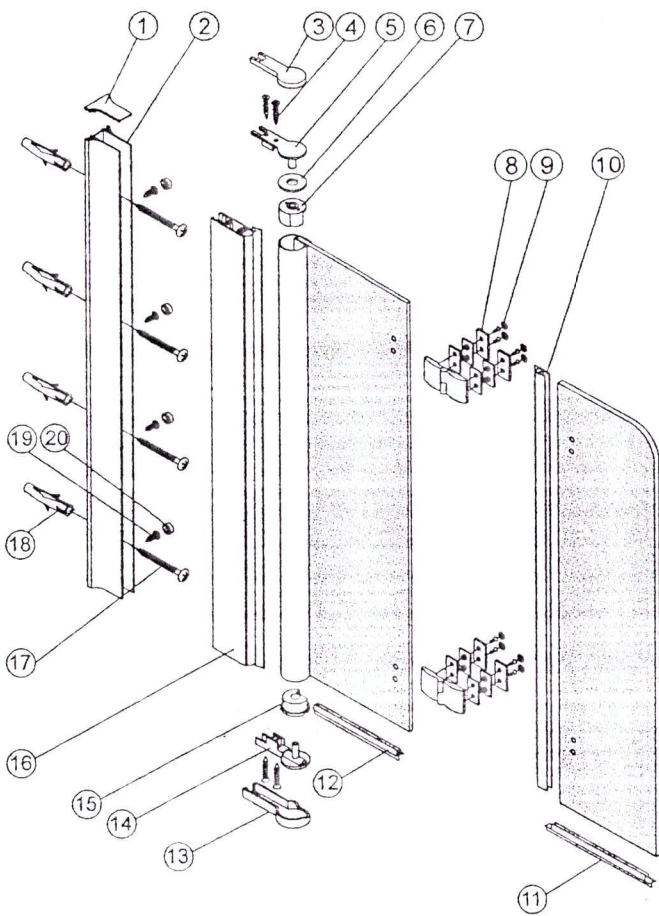

QP97 Reversible bath screen Instruction Manual

Left hand

Right hand

ITEM NO.	DESCRIPTION	QUANTITY	ITEM NO.	DESCRIPTION	QUANTITY
1	Wall profile cap	1	19	ST3.5X10 screw	4
2	Wall profile	1	20	Screw cap	4
3	Top hinge cover	1	21	Top pivot kit (Right)	1
4	ST3.5X25 Screw	4	22	Bottom pivot kit (Right)	1
5	Top pivot	1	23	Bottom hinge cover (Right)	1
6	Top hinge cover	1	24	Hexangular spanner(2mm/4mm)	2
7	Top pivot kit (Left)	1	25	Plastic part	2
8	Hinges	2	TOOLS REQUIRED 		
9	Cap	8			
10	Waterproof strip	1			
11	Bottom waterproof strip	1			
12	Bottom waterproof strip	1			
13	Bottom hinge cover (Left)	1			
14	Bottom pivot	1			
15	Bottom pivot kit (Left)	1			
16	Adjustable profile	1			
17	ST4X40 screw	4			
18	Wall plug	4			

3

Left hand

Right hand

4

Left hand

Right hand

5

6